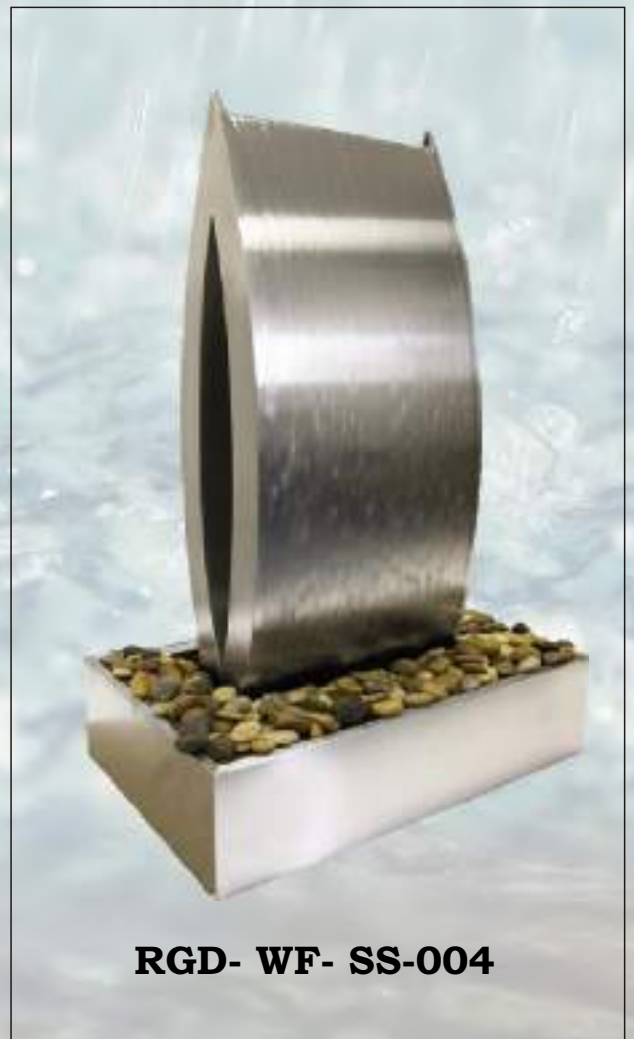

**RIGID
INDUSTRIES FZC**

STAINLESS STEEL DIVISION

BESPOKE WATER FEATURES

RGD- WF- SS-001

RGD- WF- SS-002

RGD- WF- SS-003

RGD- WF- SS-004

RGD- WF- SS-005

RGD- WF- SS-006

These features are made of Stainless Steel 304 - Grade - Brushed Finish, supplied with Halogen Lights & Pebbles. No additional reservoir required, the water re-circulates from within a reservoir hidden inside the feature.